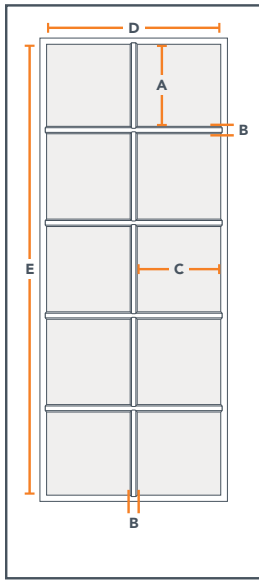

SDL BARS FOR NOVA45 - 10 LITE

SMOOTH & FIR FINISH

6'8" & 8'0"

AVAILABLE SIZING

FIR - 10 LITE
ACSDF1D68-10L

SMOOTH - 10 LITE
ACSDW1D68-10L

FIR - 10 LITE
ACSDF1D80-10L

SMOOTH - 10 LITE
ACSDW1D80-10L

DIMENSIONS

HEIGHT	ITEM	WIDTH	A	B	C	D	E	F
6'8"	ACSDF/W1D68D10L	2'0"	11.663"	1.125"	5.844"	13.301"	63.332"	N/A
	ACSDF/W1D68A10L	2'6"	11.663"	1.125"	8.844"	19.301"	63.332"	N/A
	ACSDF/W1D68B10L	2'8"	11.663"	1.125"	9.844"	21.301"	63.332"	N/A
	ACSDF/W1D68C10L	3'0"	11.663"	1.125"	11.844"	25.301"	63.332"	N/A

HEIGHT	ITEM	WIDTH	A	B	C	D	E	F
8'0"	ACSDF/W1D80D10L	2'0"	14.683"	1.125"	5.844"	13.301"	79.332"	N/A
	ACSDF/W1D80A10L	2'6"	14.683"	1.125"	8.844"	19.301"	79.332"	N/A
	ACSDF/W1D80B10L	2'8"	14.683"	1.125"	9.844"	21.301"	79.332"	N/A
	ACSDF/W1D80C10L	3'0"	14.683"	1.125"	11.844"	25.301"	79.332"	N/A