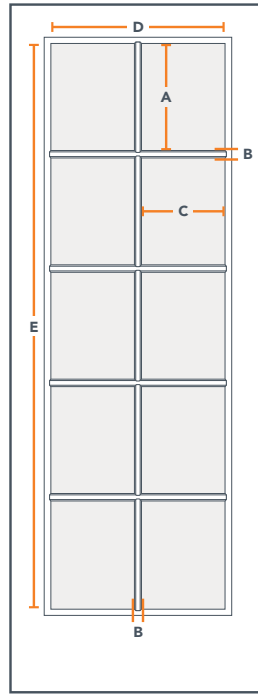

SDL BARS FOR NOVA45 - 10 LITE

SMOOTH & FIR FINISH

6'8" & 8'0"

AVAILABLE SIZING

FIR - 10 LITE
ACSDF1D68-10L

SMOOTH - 10 LITE
ACSDW1D68-10L

FIR - 10 LITE
ACSDF1D80-10L

SMOOTH - 10 LITE
ACSDW1D80-10L

DIMENSIONS

HEIGHT	ITEM	WIDTH	A	B	C	D	E	F
6'8"	ACSDF/W1D68D10L	2'0"	11.663"	1.125"	5.844"	13.301"	63.332"	N/A
	ACSDF/W1D68A10L	2'6"	11.663"	1.125"	8.844"	19.301"	63.332"	N/A
	ACSDF/W1D68B10L	2'8"	11.663"	1.125"	9.844"	21.301"	63.332"	N/A
	ACSDF/W1D68C10L	3'0"	11.663"	1.125"	11.844"	25.301"	63.332"	N/A

HEIGHT	ITEM	WIDTH	A	B	C	D	E	F
8'0"	ACSDF/W1D80D10L	2'0"	14.683"	1.125"	5.844"	13.301"	79.332"	N/A
	ACSDF/W1D80A10L	2'6"	14.683"	1.125"	8.844"	19.301"	79.332"	N/A
	ACSDF/W1D80B10L	2'8"	14.683"	1.125"	9.844"	21.301"	79.332"	N/A
	ACSDF/W1D80C10L	3'0"	14.683"	1.125"	11.844"	25.301"	79.332"	N/A